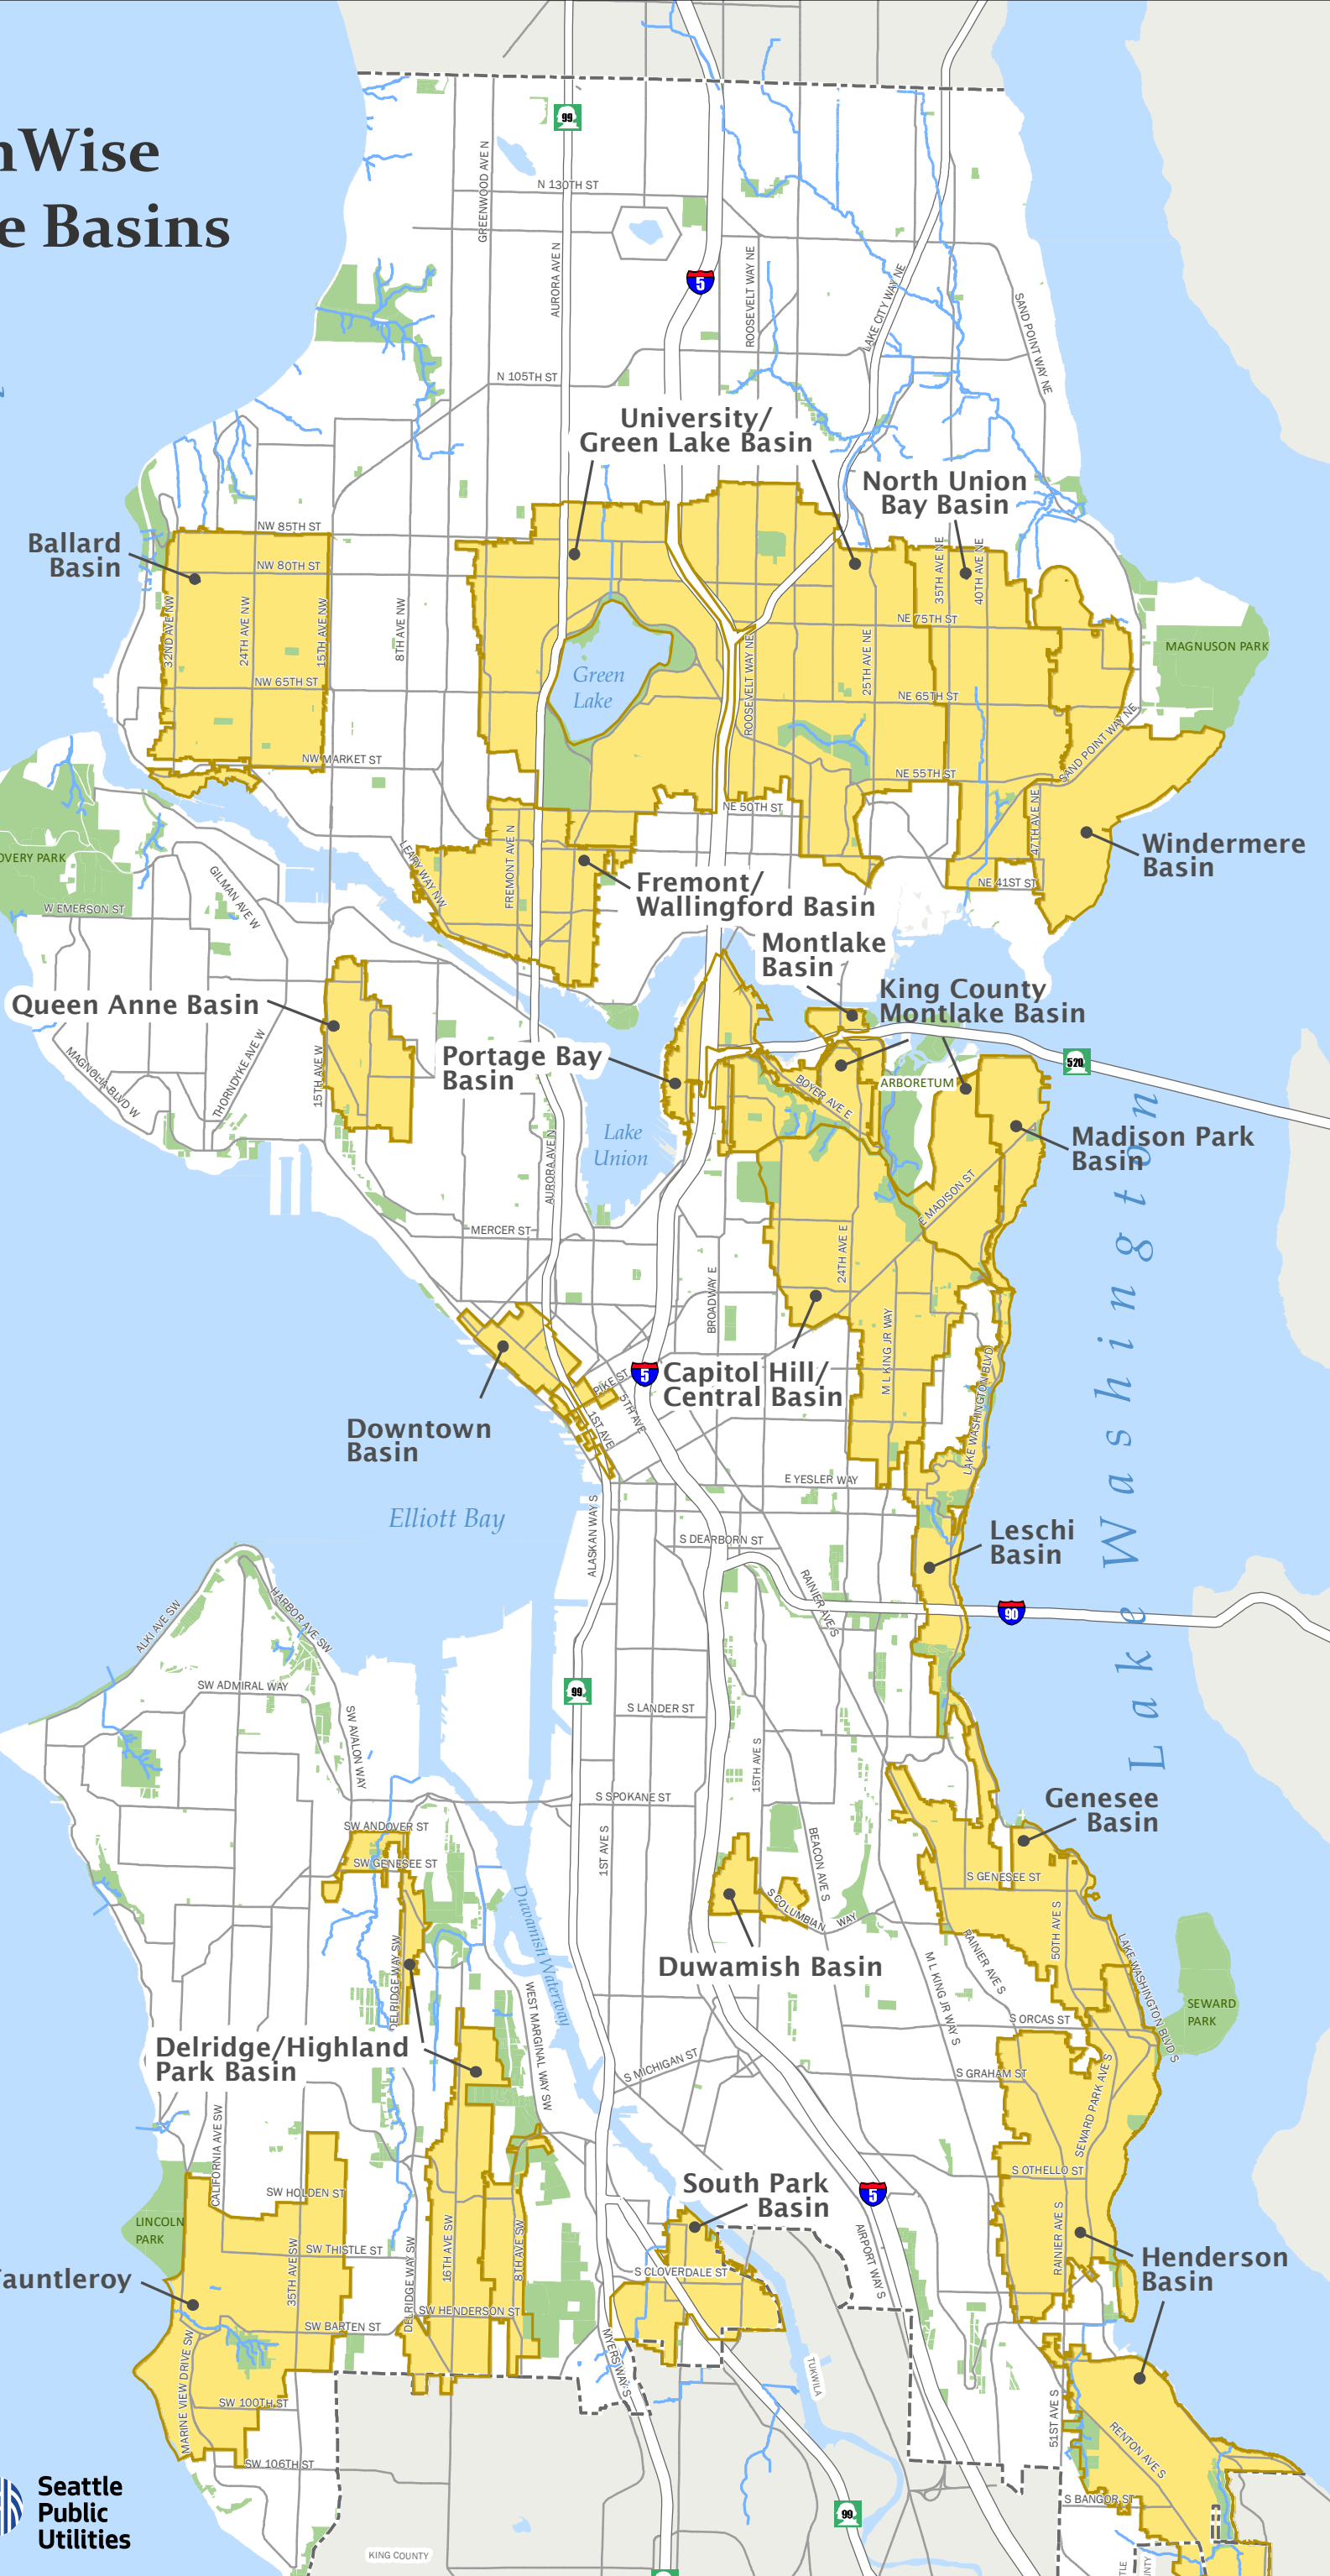

RainWise Rebate Basins

S o u n d

P u g e t

L a k e W a s h i n g t o n

0 1 2 Miles